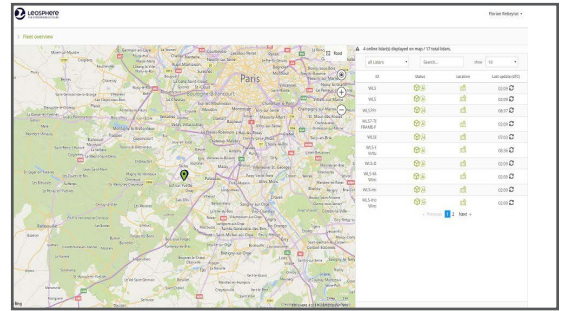

## Monitor & Manage

- Comprehensive fleet overview through system status listing and geographical mapping
- Real time monitoring and customized early warning alarms to increase uptime
- Detailed indicators for Lidar system status with proposed actions for easy and fast troubleshooting