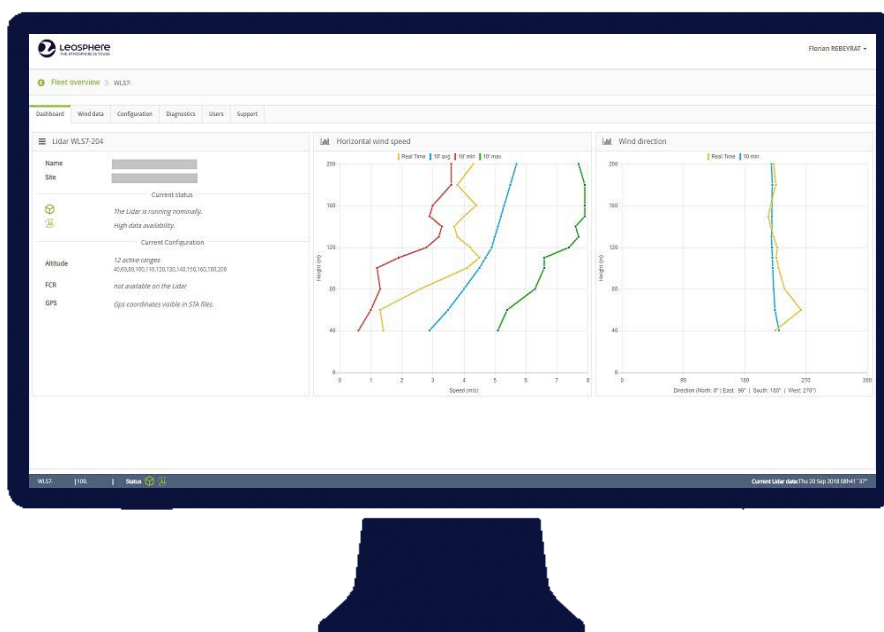

## Evolving cloud-based platform for Lidar systems, users and campaigns management

## Key benefits

- Fully secure cloud-based platform to access systems and measurements data anywhere, anytime
- Extendable from one single Lidar campaign to full fleet management
- User friendly dashboards on all devices for quick monitoring and effective management
- Customized real-time alerts and automatic notifications via email for fast diagnostics
- Multi-level user access rights for flexible and traceable systems, data and campaigns management

## Monitor & Manage

- Comprehensive fleet overview through system status listing and geographical mapping
- Real time monitoring and customized early warning alarms to increase uptime
- Detailed indicators for Lidar system status with proposed actions for easy and fast troubleshooting