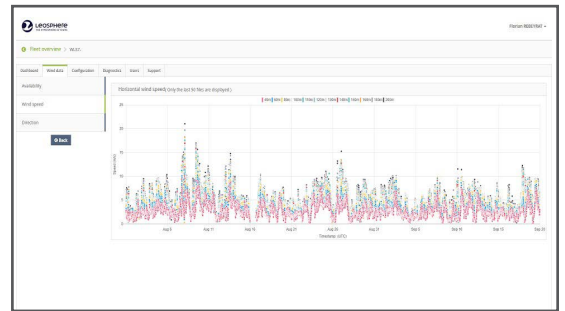

Data export & access

- Long term storage of all data files on a secure, confidential and dedicated server
- Automatic data export to a (S)FTP server and/or email addresses
- Real time and archived data access and download from any device worldwide