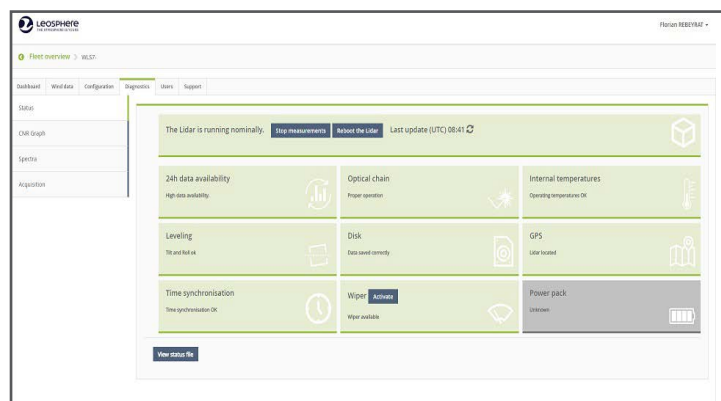

## Evolving cloud-based platform for Lidar systems, users and campaigns management

## Key benefits

- Fully secure cloud-based platform to access systems and measurements data anywhere, anytime
- Extendable from one single Lidar campaign to full fleet management
- User friendly dashboards on all devices for quick monitoring and effective management
- Customized real-time alerts and automatic notifications via email for fast diagnostics
- Multi-level user access rights for flexible and traceable systems, data and campaigns management

## Monitor & Manage

- Comprehensive fleet overview through system status listing and geographical mapping
- Real time monitoring and customized early warning alarms to increase uptime
- Detailed indicators for Lidar system status with proposed actions for easy and fast troubleshooting