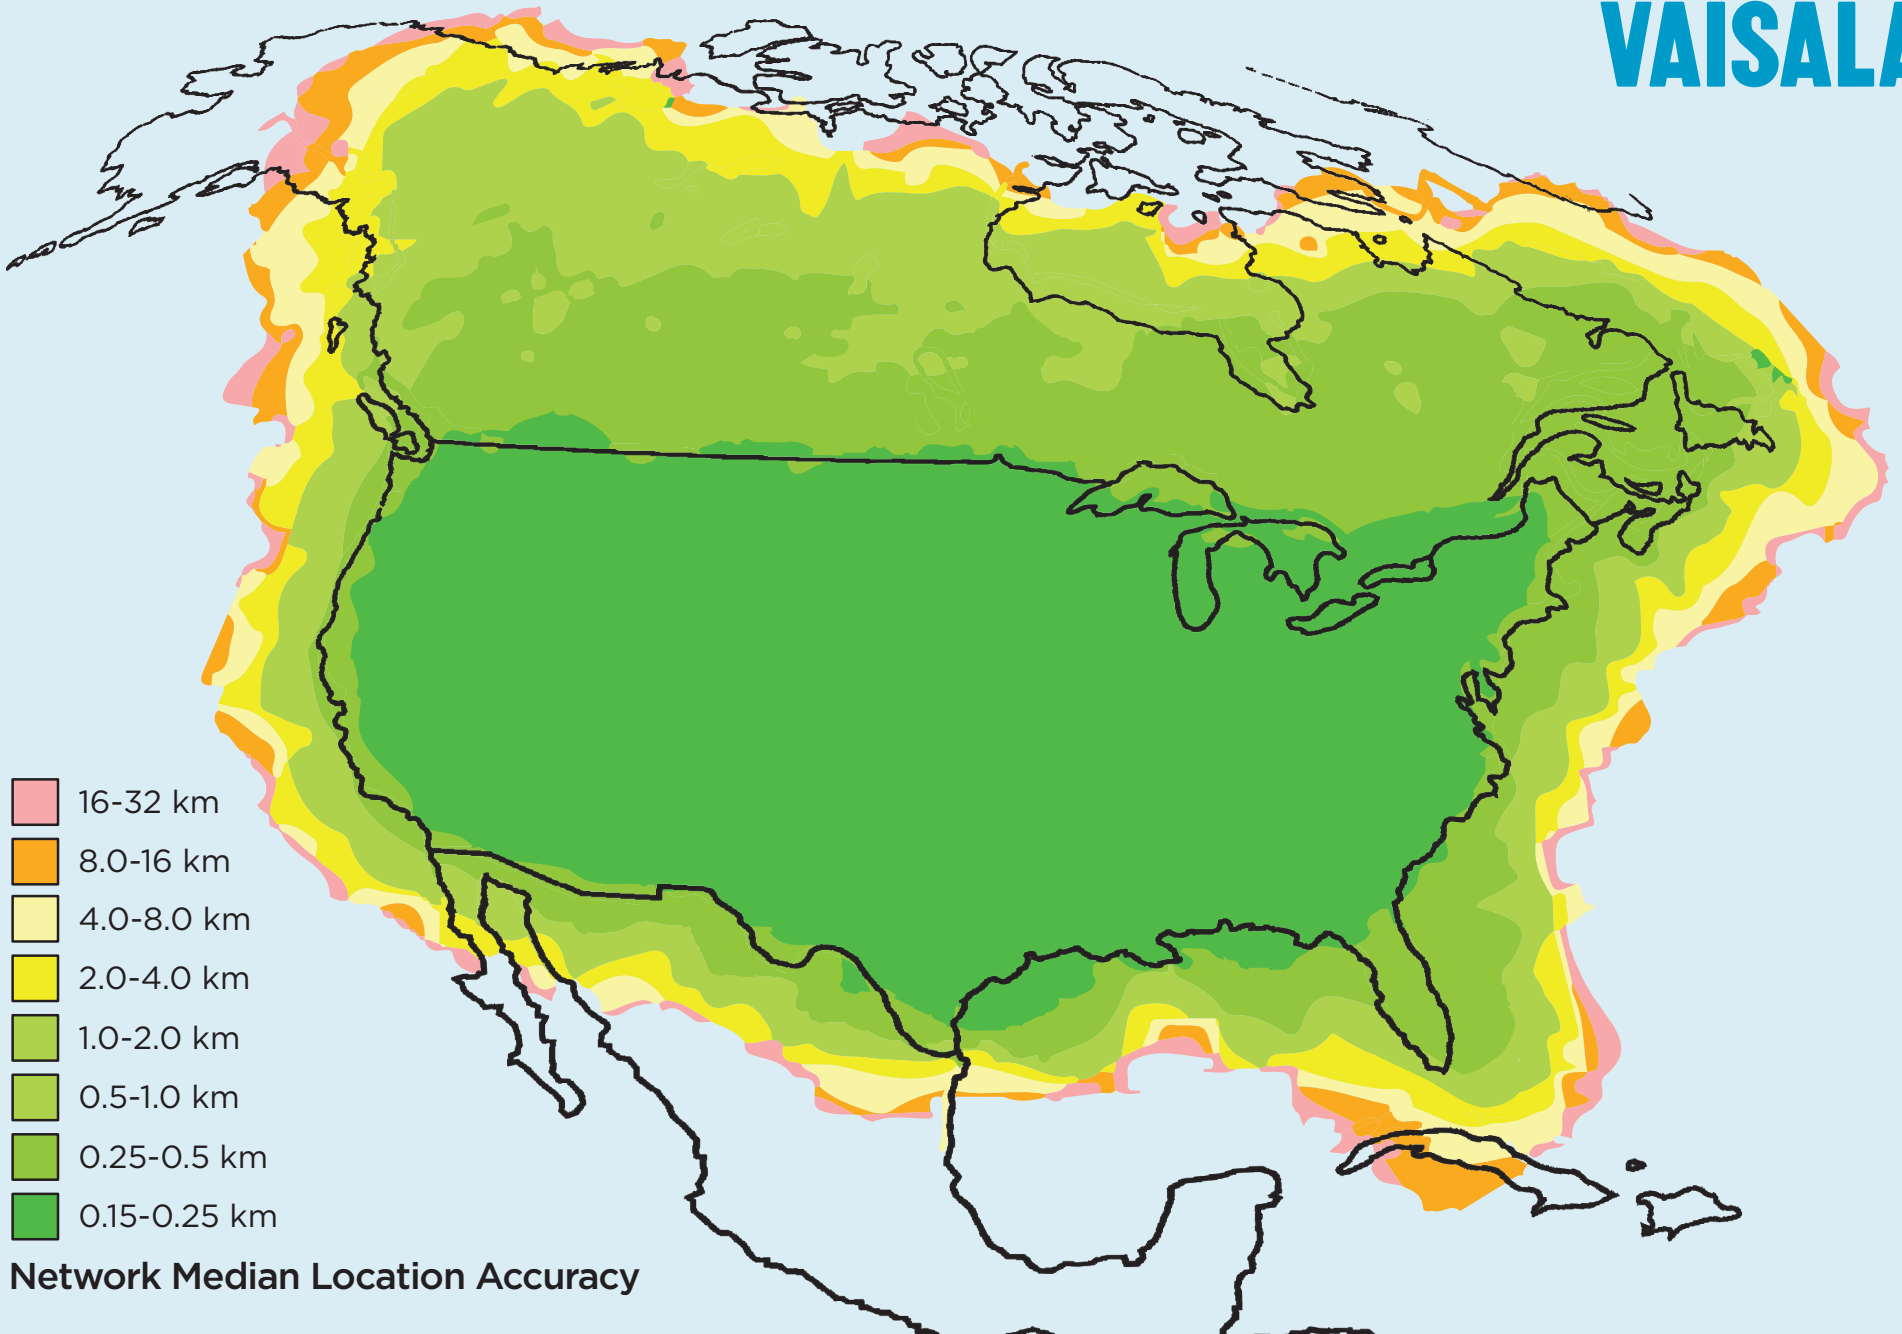

North American Lightning Detection Network (NALDN)

VAISALA

- 16-32 km
- 8.0-16 km
- 4.0-8.0 km
- 2.0-4.0 km
- 1.0-2.0 km
- 0.5-1.0 km
- 0.25-0.5 km
- 0.15-0.25 km

Network Median Location Accuracy