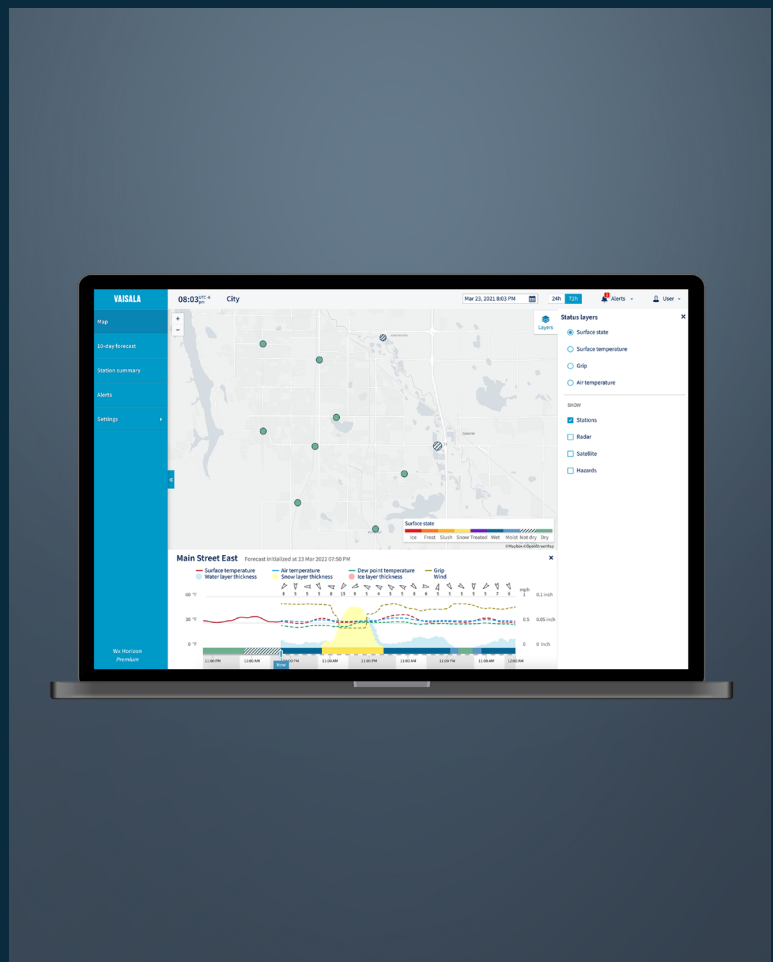

### Bring actionable insights and predictions to your winter road maintenance

When it comes to winter maintenance, better decisions can save lives. You need to know what time the next storm will hit and which areas will be most affected.

Vaisala Wx Horizon Pro, part of our Xweather family of subscription based products, is a weather hazard impact portal that delivers insights into current and future road conditions. The fusion of accurate measurements with industry-leading weather forecasting and best-in-class road weather models delivers actionable information specifically for transportation.

Define your virtual pavement forecast points to give yourself highly-relevant data.

Wx Horizon features a secure, cloud-hosted environment.

### Wx Horizon Lite:

The simplest way to gain insight into current and future road conditions. Features 12-hour pavement forecasts for the local road network, national weather hazards, and a dashboard showing 10-day atmospheric forecasts. No road weather stations are needed to get started.